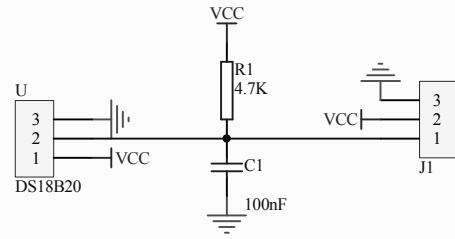

C

C

D

D

Title			18B20 Temperature Sensor		
Size	Number		Revision		2.0
A4					
Date:	2015-11-9		Sheet of		
File:	D:\产品记录\18B20 Temperature Sensor\18B20				
Drawn By:					

1

2

3